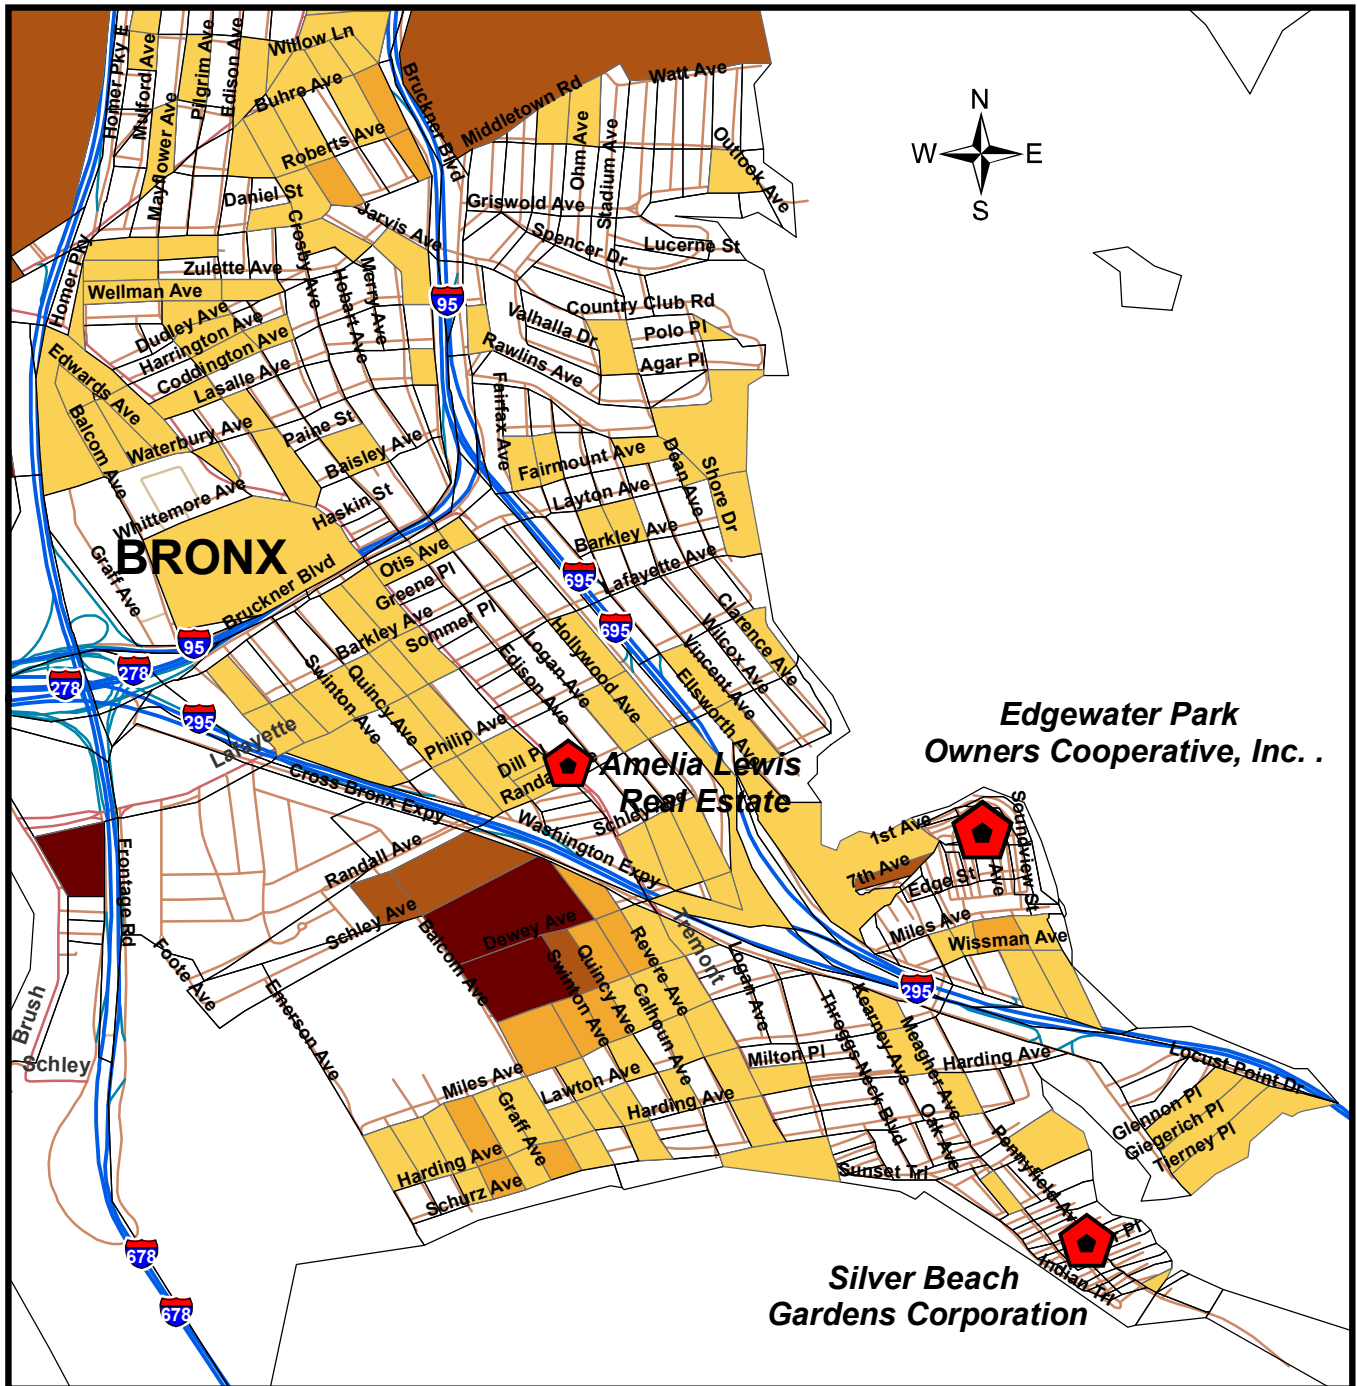

Location of Amelia Lewis Real Estate, Edgewater Park Co-op & Silver Beach Gardens Co-op in the Bronx, NY

African American Population as a % of Total Population (Block Data)

NEW YORK Blocks

Q1SUBB

- 0%
- 1% - 10%
- 11% - 25%
- 26% - 50%
- 51% - 100%